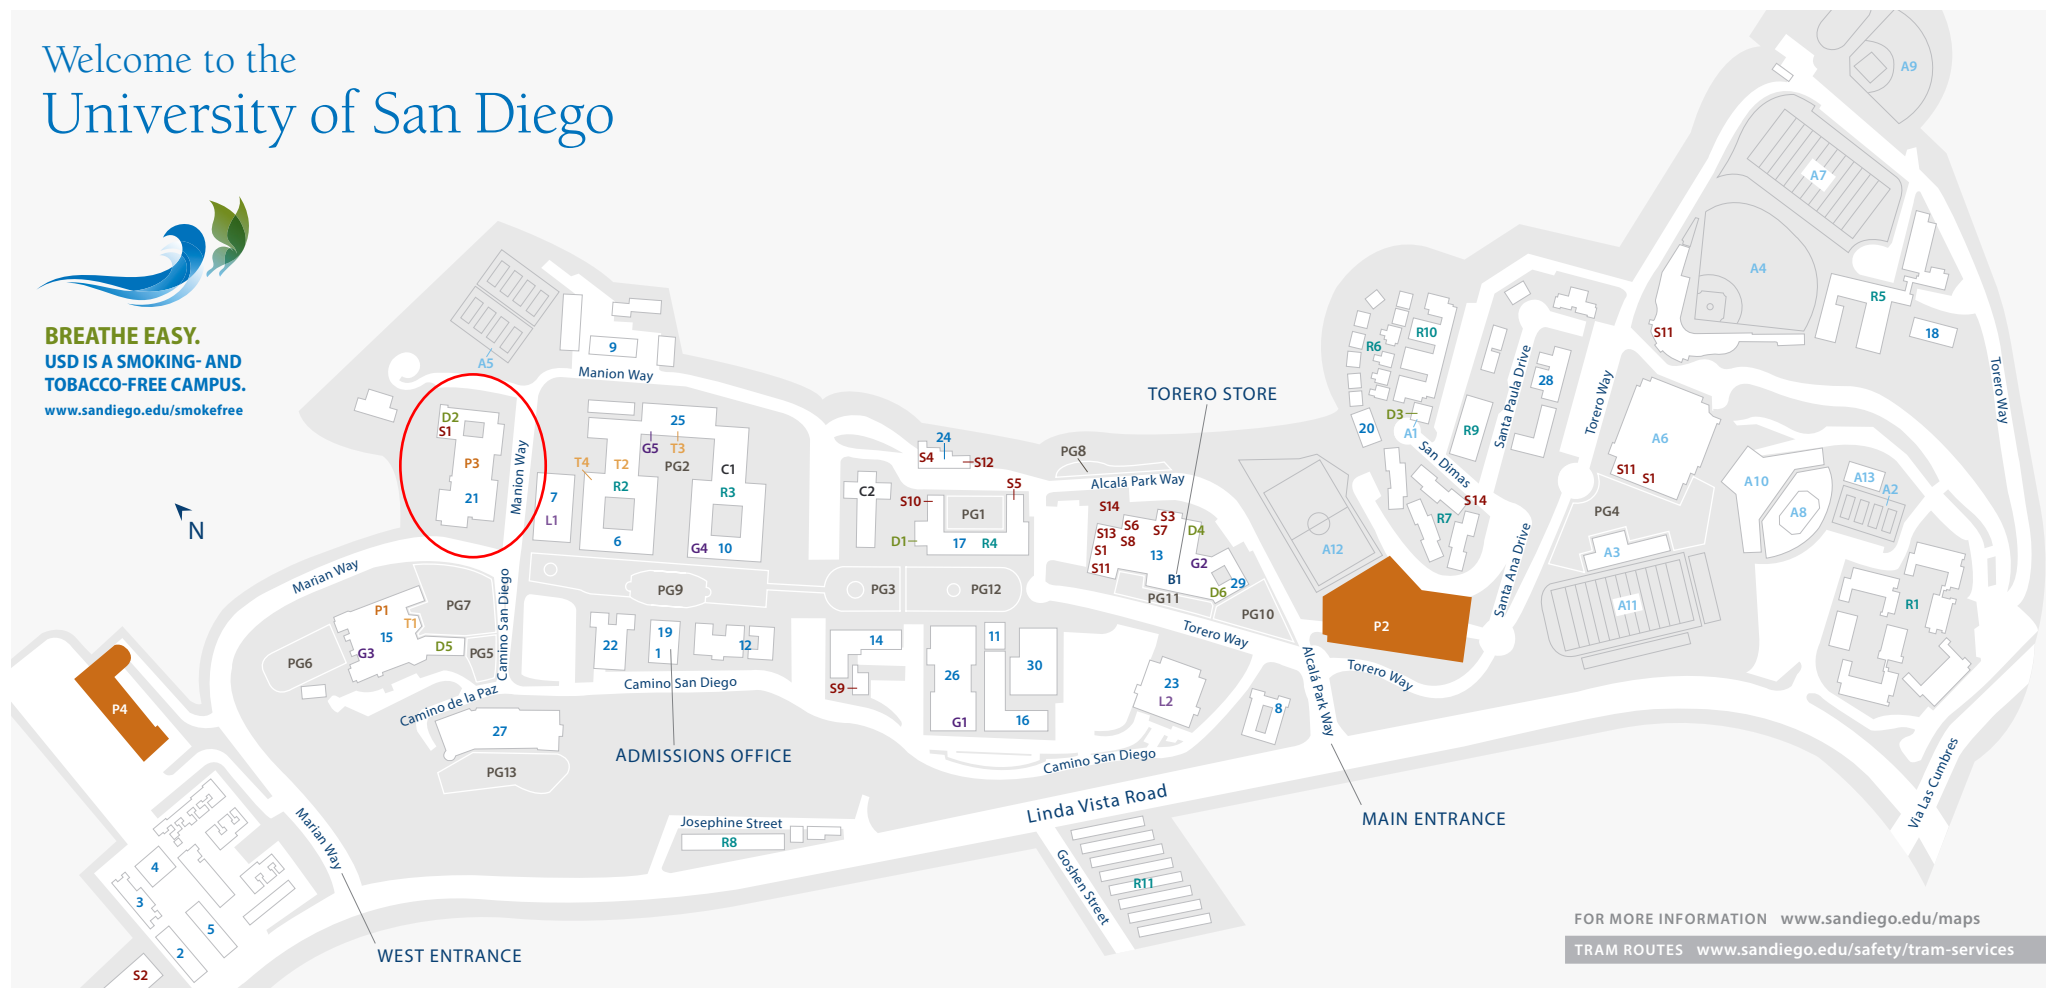

Welcome to the University of San Diego

BREATHE EASY.
USD IS A SMOKING- AND TOBACCO-FREE CAMPUS.
www.sandiego.edu/smokefree

FOR MORE INFORMATION www.sandiego.edu/maps

TRAM ROUTES www.sandiego.edu/safety/tram-services

ACADEMIC AND ADMINISTRATIVE FACILITIES

- 1 Admissions Office and Career Development Center (Manchester Hall)
- 2 Alcalá Park West - Ávila
- 3 Alcalá Park West - Barcelona
- 4 Alcalá Park West - Coronado
- 5 Alcalá Park West - Durango
- 6 Camino Hall
- 7 Copley Library
- 8 Degheri Alumni Center
- 9 Facilities Management Complex
- 10 Founders Hall
- 11 Guadalupe Hall
- 12 Hahn School of Nursing and Beyster Institute for Nursing Research
- 13 Hahn University Center
- 14 Hughes Administration Center
- 15 Joan B. Kroc Institute for Peace and Justice
- 16 Loma Hall
- 17 Maher Hall
- 18 Manchester Family Child Development Center
- 19 Manchester Hall
- 20 Mission Crossroads
- 21 **Mother Rosalie Hill Hall**
- 22 Olin Hall
- 23 Pardee Legal Research Center
- 24 Procurement Services
- 25 Sacred Heart Hall / NROTC
- 26 Serra Hall
- 27 Shiley Center for Science and Technology
- 28 St. Francis Center for Priestly Formation
- 29 Student Life Pavilion
- 30 Warren Hall

ATHLETIC FACILITIES

- A1 Bosley Mission Café and Fitness Center
- A2 East Tennis Courts
- A3 Field House
- A4 Fowler Park / Cunningham Field
- A5 Hogan West Tennis Courts
- A6 Jenny Craig Pavilion / McNamara Fitness Center
- A7 Manchester Valley Field
- A8 Pool
- A9 Softball Field
- A10 Sports Center
- A11 Torero Stadium
- A12 Valley Field
- A13 Weight Room

BOOKSTORE

- B1 Torero Store

CHURCHES

- C1 Founders Chapel
- C2 The Immaculata

DINING AND CAFÉS

- D1 Aromas (Maher Hall)
- D2 Bert's Bistro (Mother Rosalie Hill Hall)
- D3 Bosley Mission Café and Fitness Center
- D4 La Gran Terraza (Hahn University Center)
- D5 La Paloma (Joan B. Kroc Institute for Peace and Justice)
- D6 Pavilion Dining / Tu Mercado / Frank's Lounge (Student Life Pavilion)

GALLERIES

- G1 David W. May American Indian Gallery (Serra Hall)
- G2 Exhibit Hall (Student Life Pavilion)

- G3 Fine Art Galleries (Joan B. Kroc Institute for Peace and Justice)
- G4 Hoehn Family Galleries and Hoehn Print Study Room (Founders Hall)
- G5 Visual Art Center (Sacred Heart Hall)

LIBRARIES

- L1 Copley Library
- L2 Pardee Legal Research Center

PARKING STRUCTURES

- P1 Joan B. Kroc Institute for Peace and Justice Parking
- P2 Mission Parking Structure
- P3 **Mother Rosalie Hill Hall Parking**
- P4 West Parking Structure

PLAZAS AND GARDENS

- PG1 Bishop Leo T. Maher Garden
- PG2 Camino / Founders Patio

- PG3 Colachis Plaza
- PG4 Eagan Plaza
- PG5 Garden of the Moon
- PG6 Garden of the Sea
- PG7 Garden of the Sky/ 9/11 Memorial
- PG8 Kumeyay Garden
- PG9 Paseo de Colachis
- PG10 Plaza Mayor
- PG11 Plaza Menor
- PG12 Plaza de San Diego
- PG13 Strata Plaza

THEATRES

- T1 Peace and Justice Theatre (Joan B. Kroc Institute for Peace and Justice)
- T2 Shiley Theatre (Camino Hall)
- T3 Studio Theatre (Sacred Heart Hall)
- T4 Vassiliadis Family Black Box Theatre (Camino Hall)

RESIDENCE HALLS