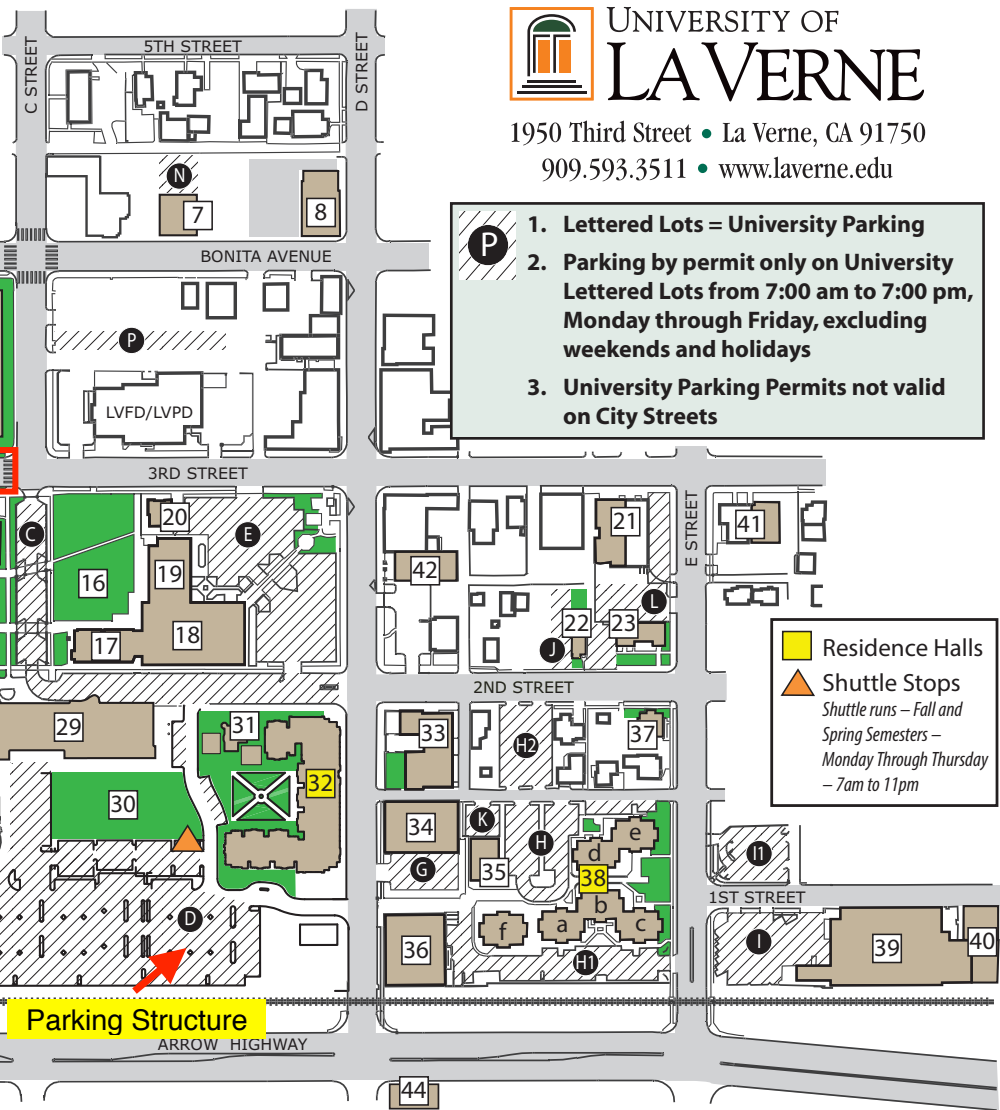

All parking free and no time limit on Saturdays

La Fetra Lecture Hall

Lot Parking

Street Parking

Park Campus Located at 1574 Arrow Highway

Off Campus Parking Lot S Shuttle Service A Street & Arrow Highway

 UNIVERSITY OF
LA VERNE

1950 Third Street • La Verne, CA 91750
909.593.3511 • www.laverne.edu

- P**
1. Lettered Lots = University Parking
 2. Parking by permit only on University Lettered Lots from 7:00 am to 7:00 pm, Monday through Friday, excluding weekends and holidays
 3. University Parking Permits not valid on City Streets

 Residence Halls
 Shuttle Stops
Shuttle runs – Fall and Spring Semesters – Monday Through Thursday – 7am to 11pm

Parking Structure

ARROW HIGHWAY

44