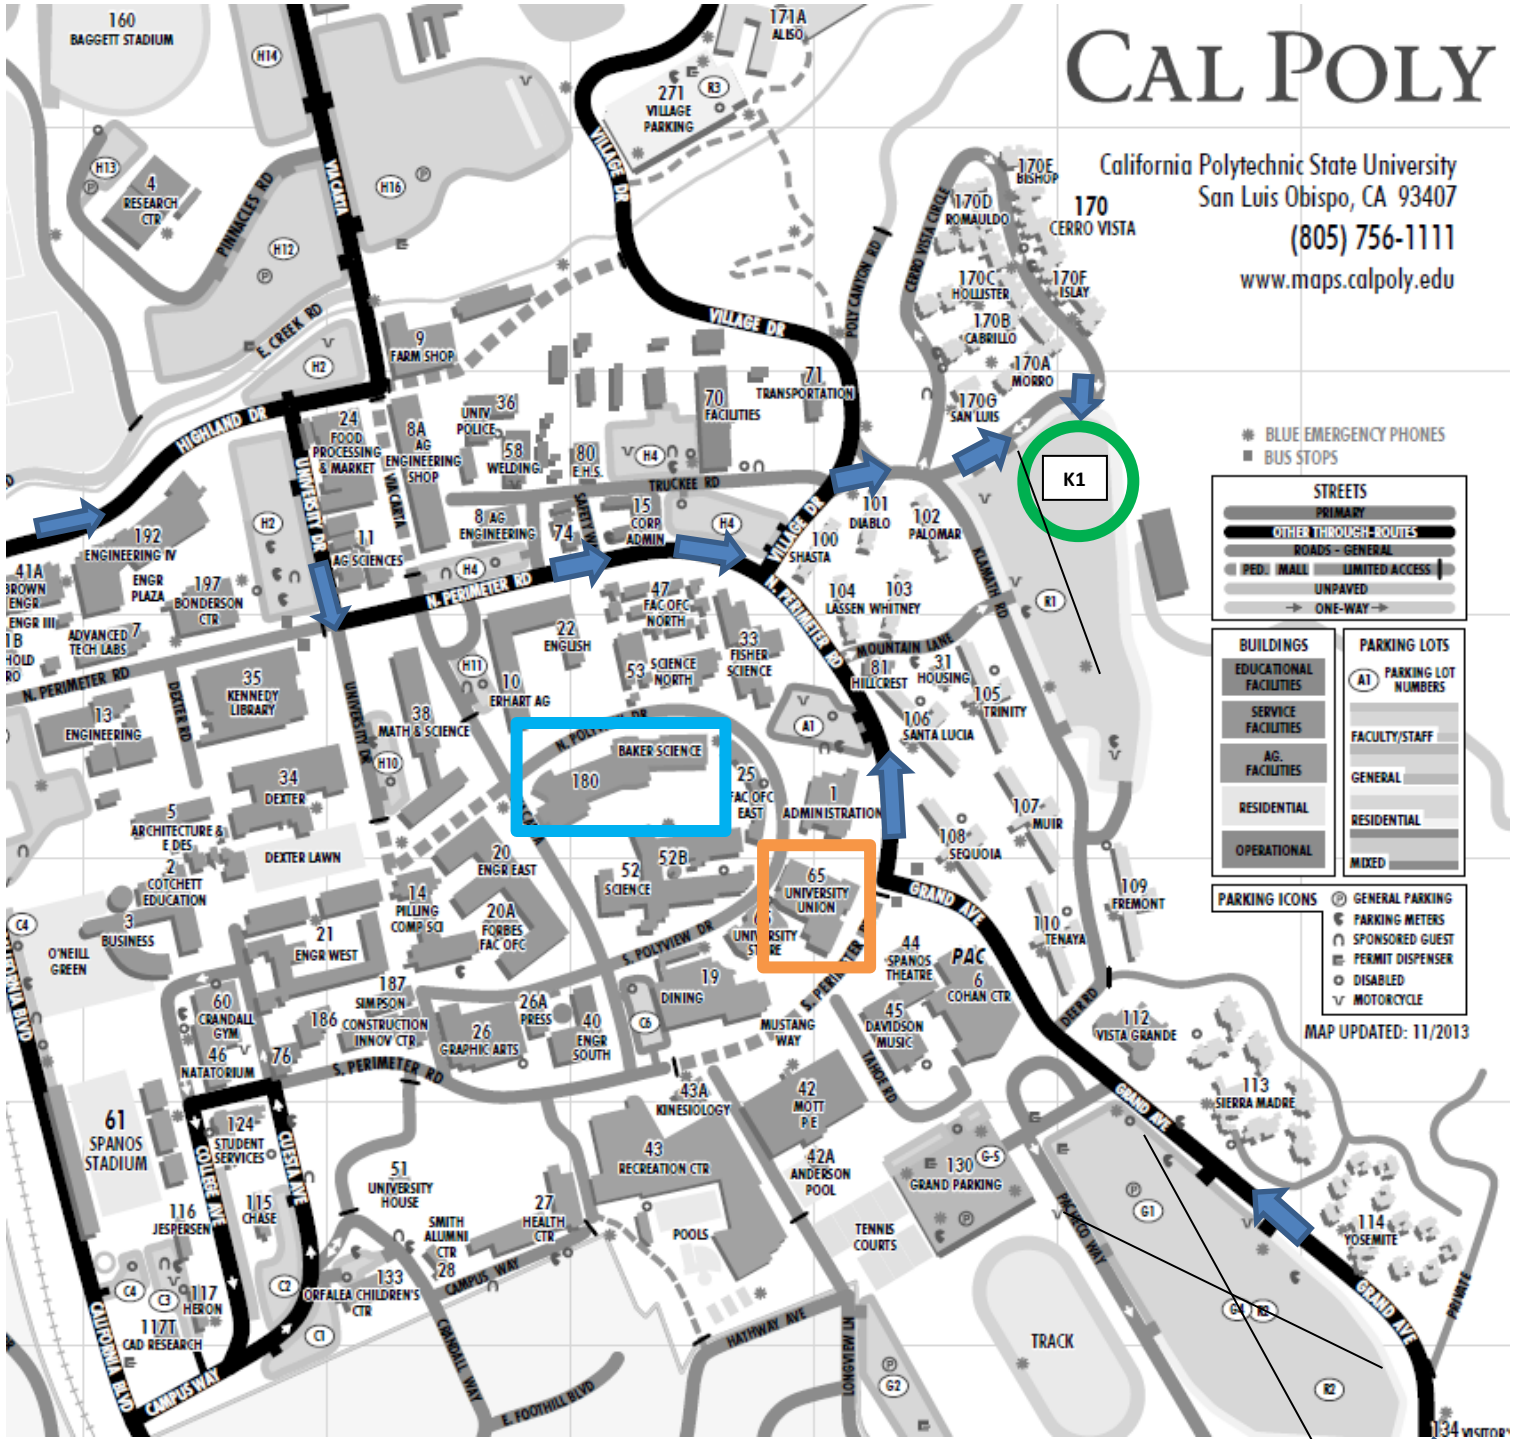

MAA Math Conference Event Map for Saturday, November 14, 2015

CAL POLY

California Polytechnic State University
 San Luis Obispo, CA 93407
 (805) 756-1111
 www.maps.calpoly.edu

★ BLUE EMERGENCY PHONES
 ■ BUS STOPS

STREETS	
	PRIMARY
	OTHER THROUGH-ROUTES
	ROADS - GENERAL
	PEDESTRIAN/MALL LIMITED ACCESS
	UNPAVED
	ONE-WAY

BUILDINGS	
	EDUCATIONAL FACILITIES
	SERVICE FACILITIES
	AG. FACILITIES
	RESIDENTIAL
	OPERATIONAL

PARKING LOTS	
	A1 PARKING LOT NUMBERS
	FACULTY/STAFF
	GENERAL
	RESIDENTIAL
	MIXED

PARKING ICONS	
	GENERAL PARKING
	PARKING METERS
	SPONSORED GUEST
	PERMIT DISPENSER
	DISABLED
	MOTORCYCLE

MAP UPDATED: 11/2013

- Driving Directions to Parking Lot
- Parking — K1 Parking Lot, Permits are not required
- Registration — University Union, Building 65
- Invited Addresses — Chumash Auditorium 205, Building 65
- Book Sale — Chumash Auditorium 205, Building 65
- Contributed Paper Sessions — Baker Science Building Rooms 102, 107, 110, 112, 113