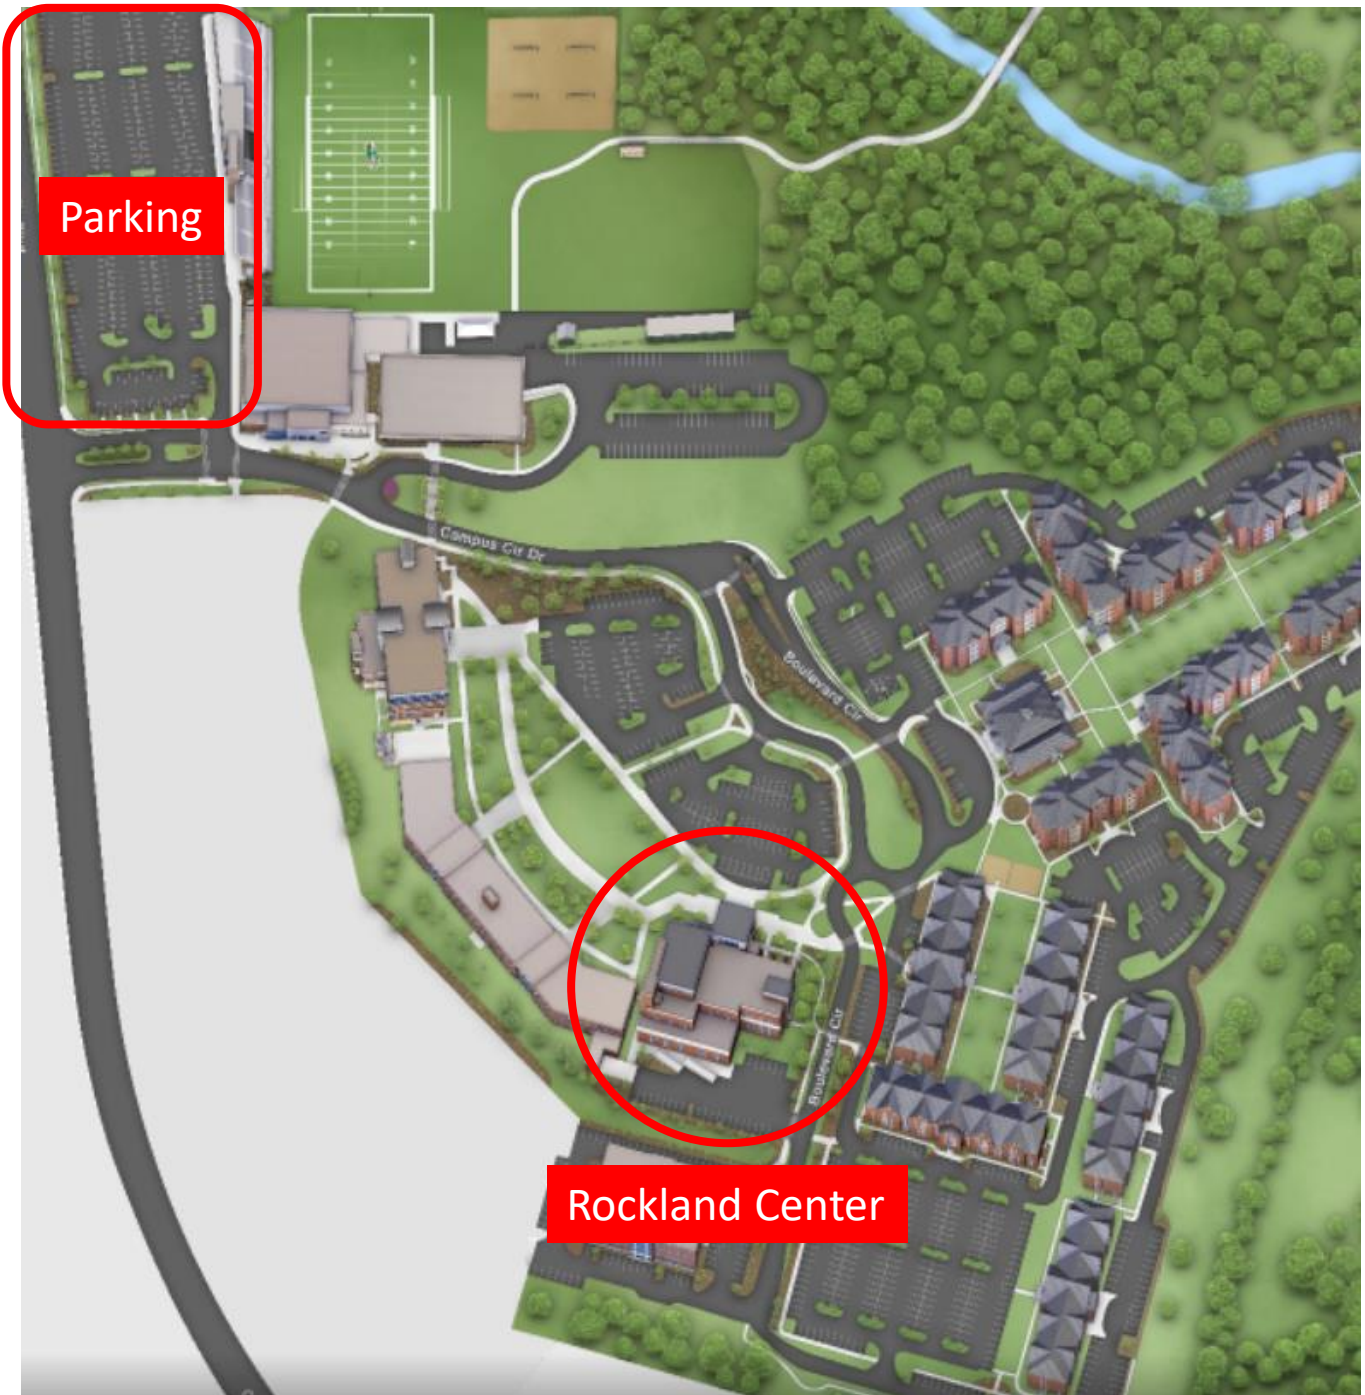

Stevenson University

Owings Mills Campus

100 Campus Circle, Owings Mills, MD, 21117

All Friday events in Rockland Center

Stevenson University

Owings Mills - North Campus

Ted Herget Way (11200 Gundry Lane), Owings Mills, MD 21117

All Saturday events in the
Kevin J. Manning Academic Center