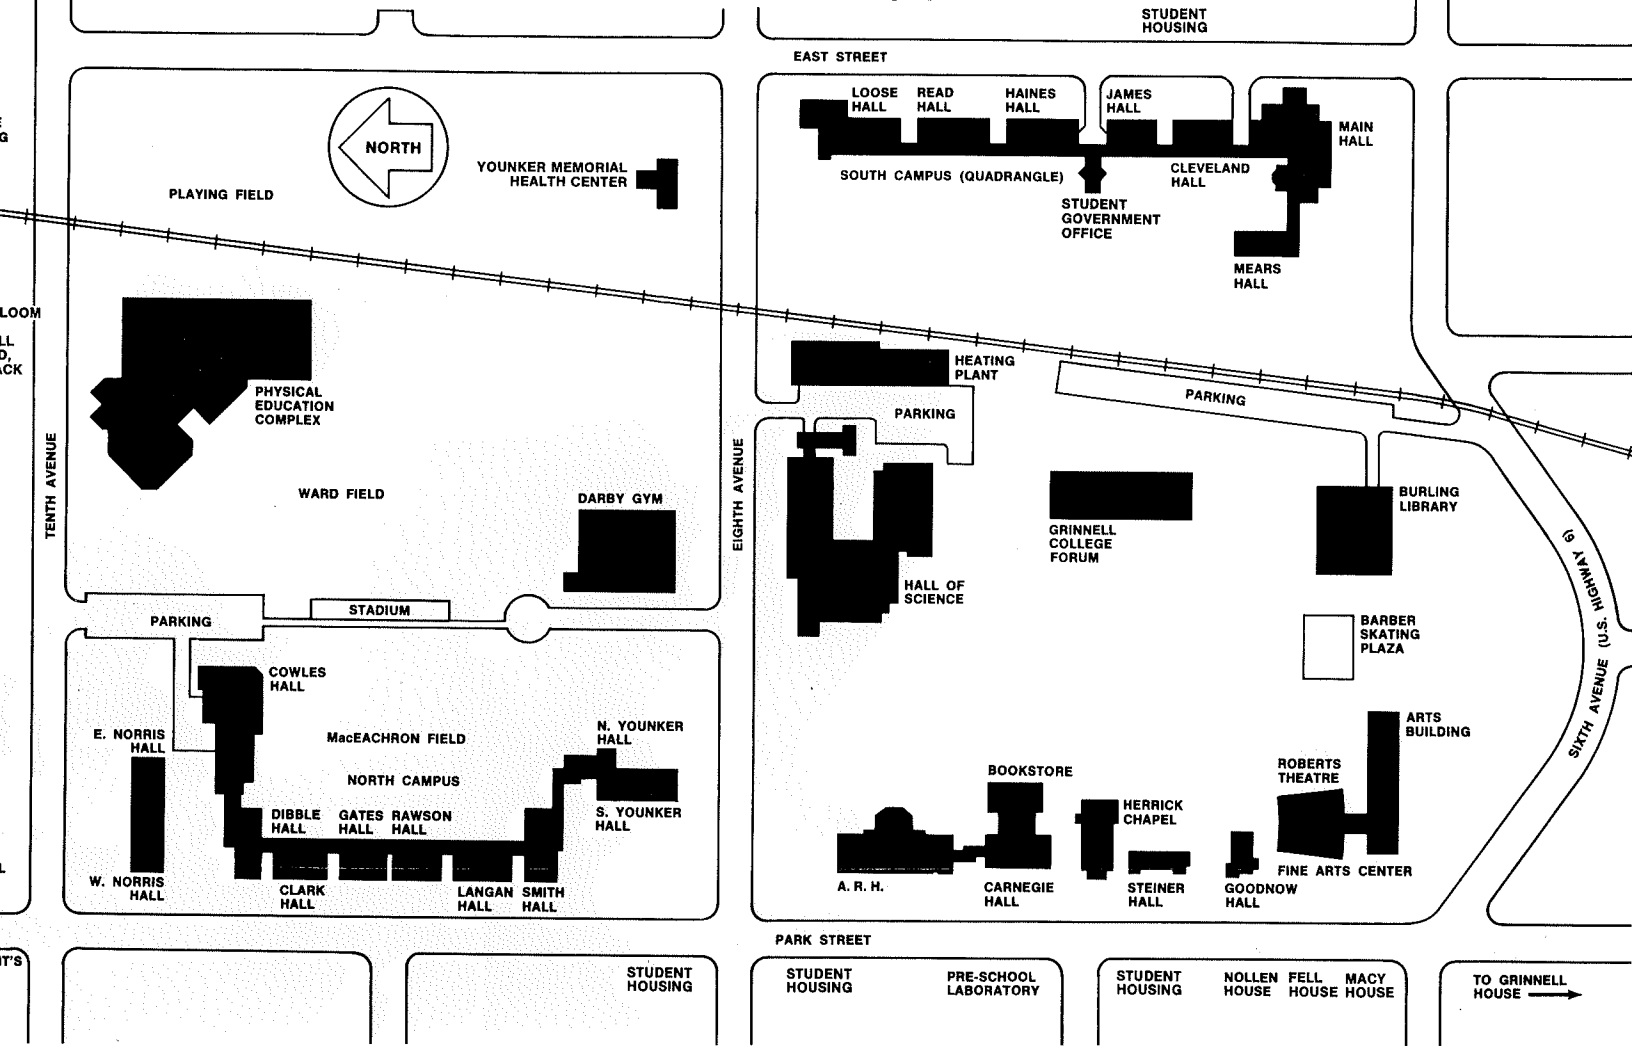

THE GRINNELL COLLEGE CAMPUS

STUDENT HOUSING

EAST STREET

LOOSE HALL READ HALL HAINES HALL JAMES HALL MAIN HALL
 SOUTH CAMPUS (QUADRANGLE) CLEVELAND HALL
 STUDENT GOVERNMENT OFFICE
 MEARS HALL

PLAYING FIELD