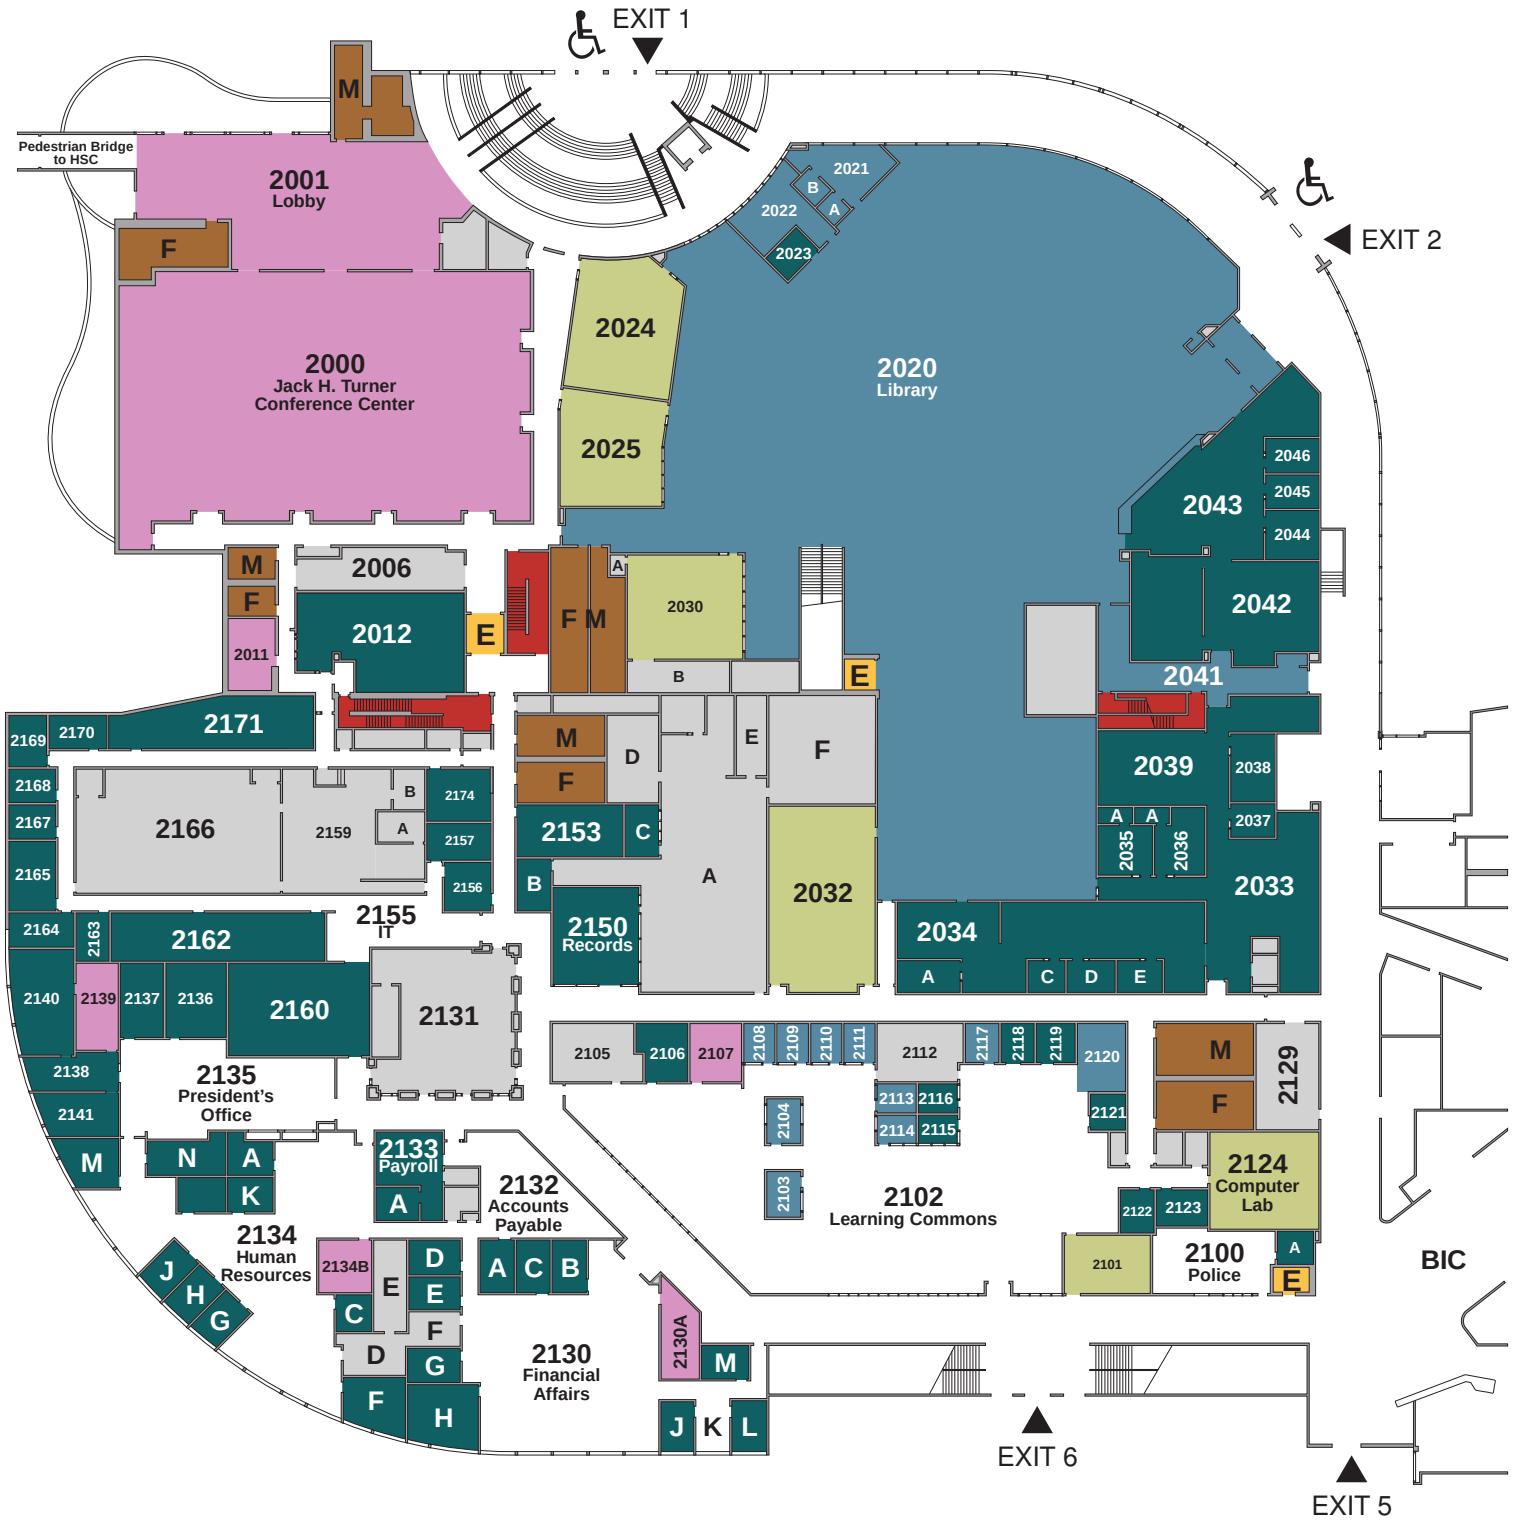

# Student Resource Center Level 2

KEY			
Classroom	Student Service Area	Elevator	Accessible
Office Space	Restroom	Emergency Area	
Meeting Room	Under Construction	Other	

NORTH