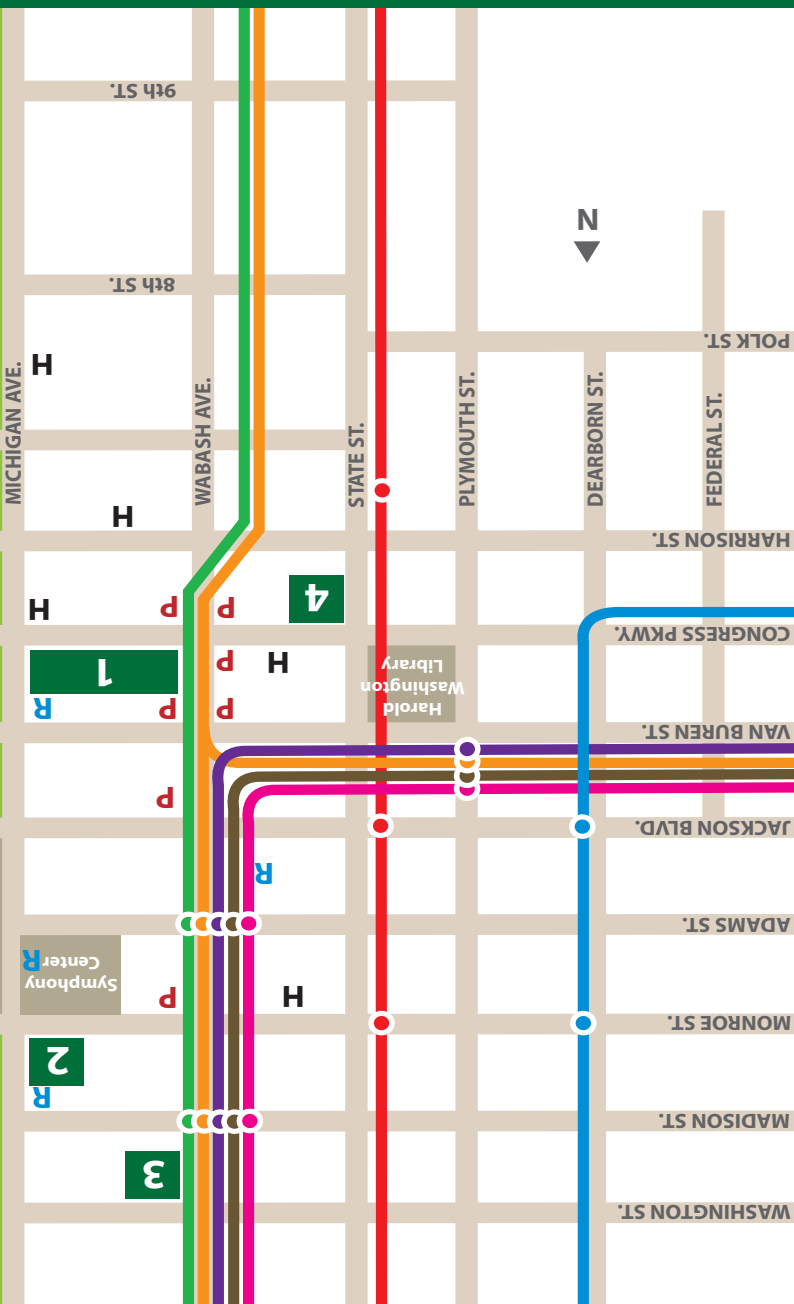

around town CHICAGO

RU POINTS OF INTEREST

- 1 Auditorium Building
  430 S. Michigan Ave.
- 2 Gage Building
  18 S. Michigan Ave.
- 3 Roosevelt On Washington (ROW)
  55 E. Washington St.
- 4 University Center of Chicago
  525 S. State St.

ADDITIONAL CHICAGO POINTS OF INTEREST

- **HOTELS (H)**
- Chicago Hilton and Towers
  720 S. Michigan Ave., (312) 922-4400
- Palmer House Hilton
  17 E. Monroe St., (312) 726-7500
- Best Western Grant Park
  1100 S. Michigan Ave., (312) 922-2900
- Congress Plaza Hotel
  520 S. Michigan Ave., (312) 427-3800
- Hostelling International Chicago
  24 E. Congress Pkwy., (312) 360-0300
- Loop Auto Parks
  524 S. Wabash Ave., (312) 922-1499
- Inter Park
  55 E. Monroe St., (312) 986-6821

- **RESTAURANTS (R)**
- Travelodge Hotel Downtown
  65 E. Harrison St., (312) 427-8000
- Artists' Cafe
  412 S. Michigan Ave., (312) 939-7855
- My Thai
  333 S State St., (312) 986-0999

**CHICAGO CAMPUS
AUDITORIUM BUILDING**
430 S. Michigan Ave.
Chicago, IL 60605-1394
(312) 341-3500

GAGE BUILDING
18 S. Michigan Ave.
(312) 341-3500

SCHAUMBURG CAMPUS
1400 N. Roosevelt Blvd.
Schaumburg, IL 60173-4348
(847) 619-7300

ROOSEVELT UNIVERSITY
CHICAGO • SCHAUMBURG • ONLINE
www.roosevelt.edu