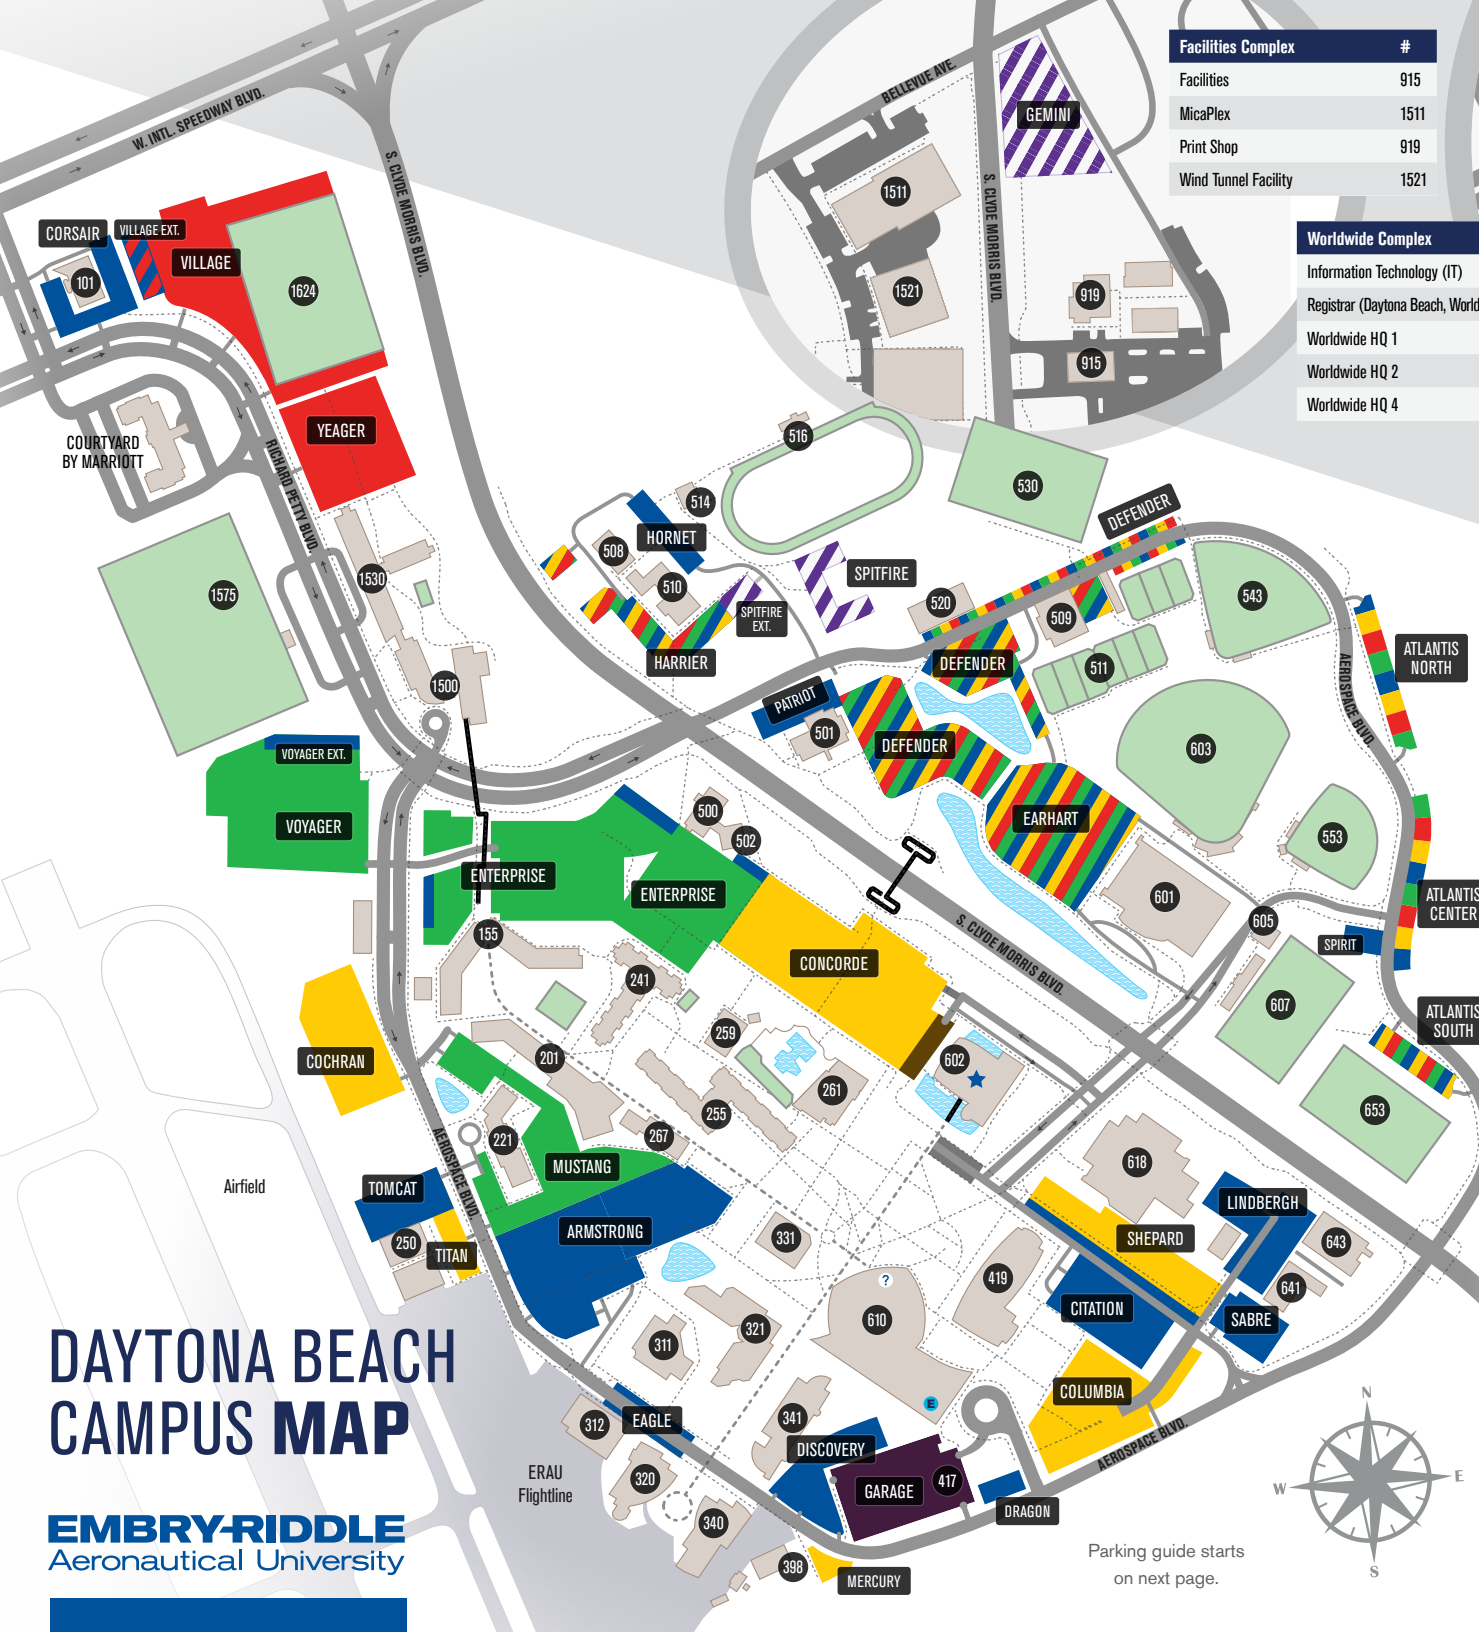

DAYTONA BEACH CAMPUS MAP

EMBRY-RIDDLE
Aeronautical University

| Facilities Complex | # |
|----------------------|------|
| Facilities | 915 |
| MicaPlex | 1511 |
| Print Shop | 919 |
| Wind Tunnel Facility | 1521 |

| Worldwide Complex | # |
|--------------------------------------|------|
| Information Technology (IT) | 2339 |
| Registrar (Daytona Beach, Worldwide) | 2315 |
| Worldwide HQ 1 | 2359 |
| Worldwide HQ 2 | 2379 |
| Worldwide HQ 4 | 2399 |

Student Resident Red: Atlantis South, Earhart

419 College of Arts and Sciences (COAS)

Location: On the east side of campus, east of the Mori Hosseini Student Union

Employee Blue: Citation

Student Commuter Yellow: Columbia, Shepard