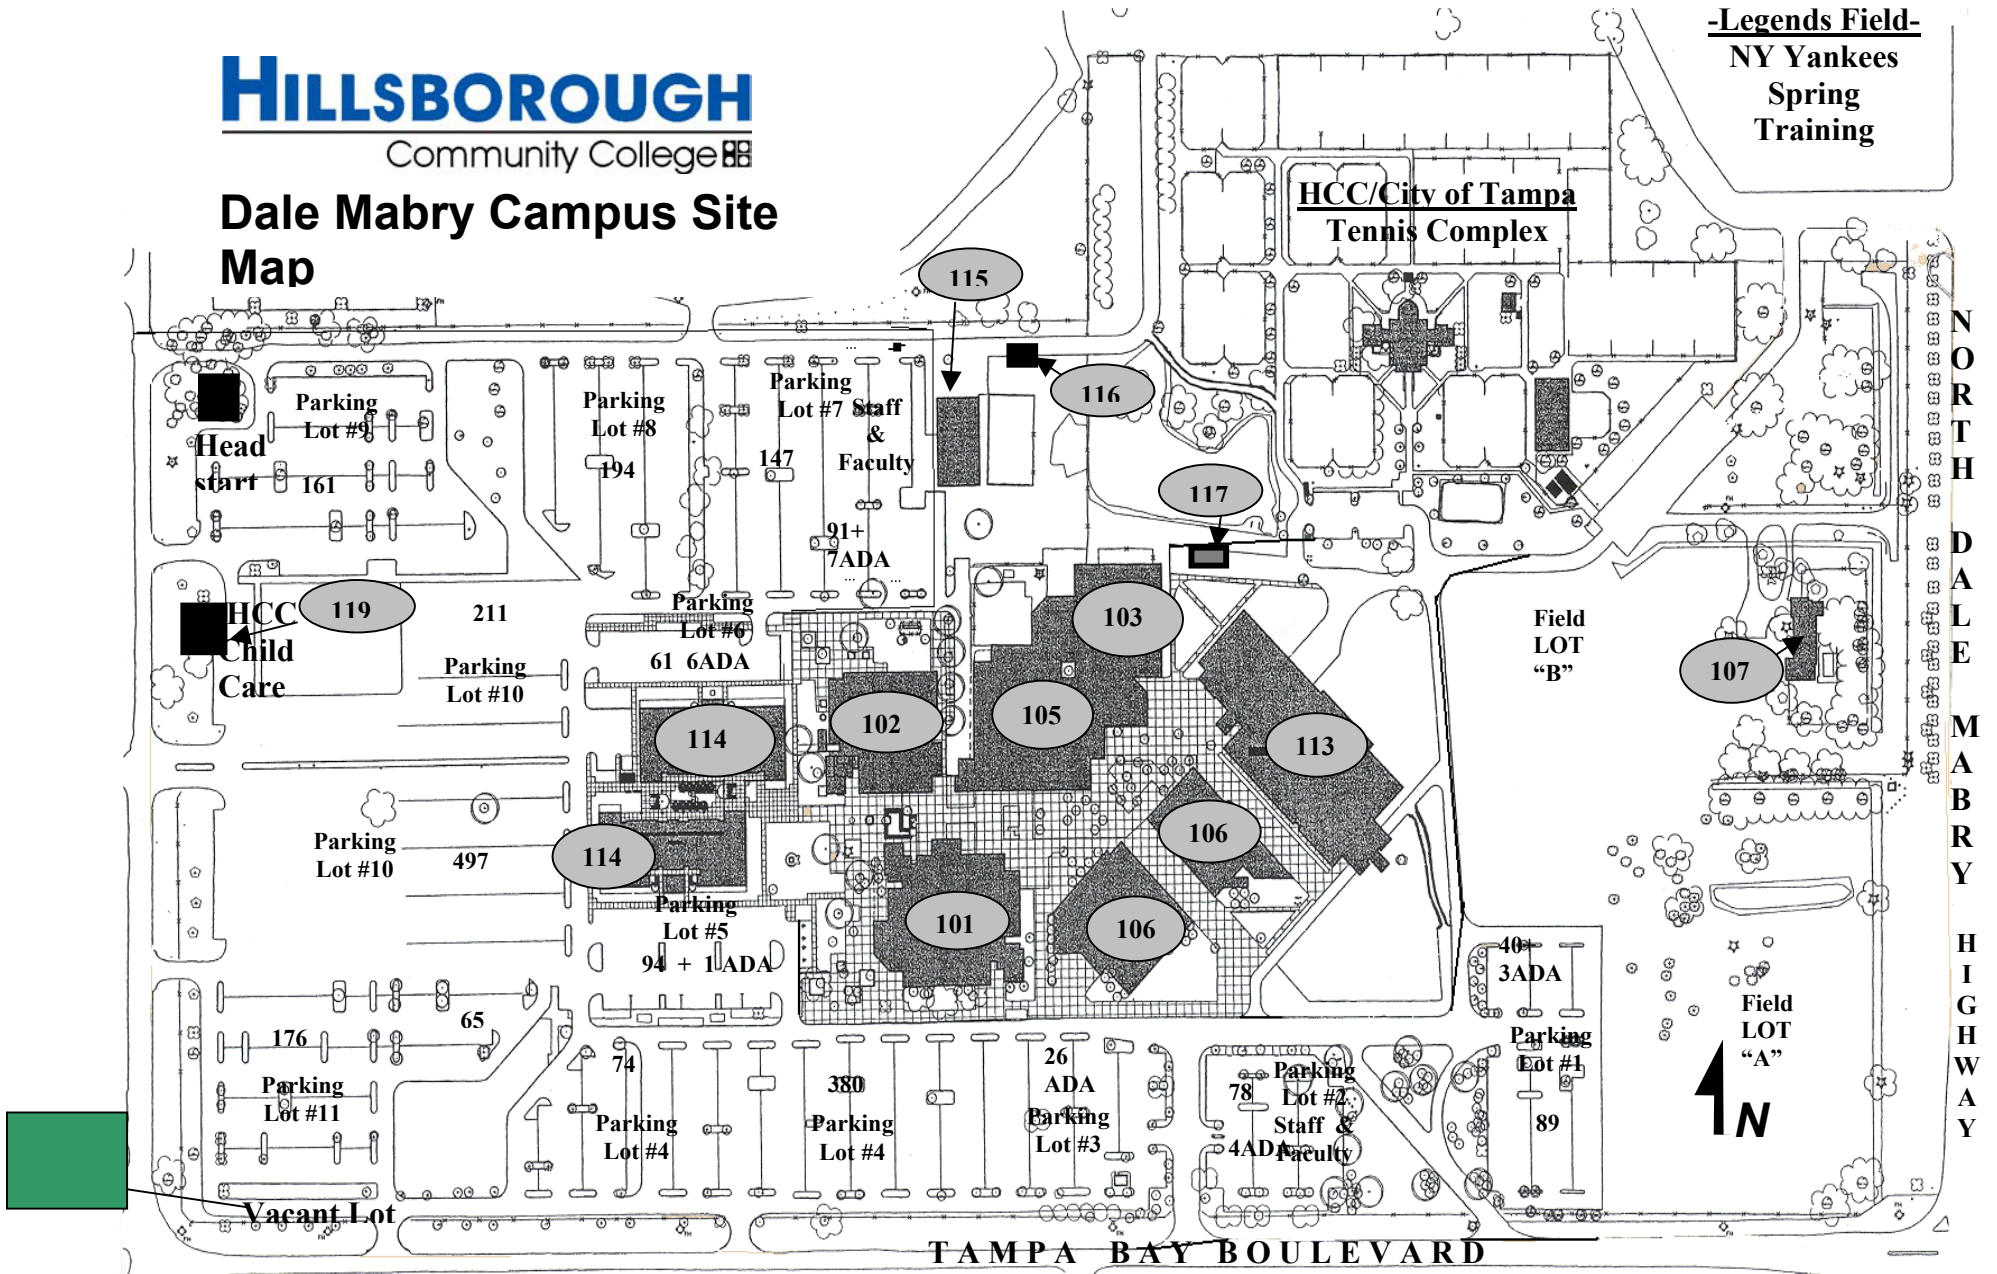

HILLSBOROUGH

Community College

Dale Mabry Campus Site Map

**-Legends Field-
NY Yankees
Spring
Training**

- | | | | |
|------------------------------|----------------------------|----------------------------|-----------------------------|
| 101=DSSC-Social Sciences | 102=DHUM-Humanities | 103=DGYM-Gymnasium | 105=DLRC-LRC/Library |
| 106=DTEC-Technology Building | 107=DCON-Conference Center | 113=DSTU-Student Services | 114=DLAB-Science Laboratory |
| 115=DPPL-Physical Plant | 117=DPBA-Portable "A" | 119=DCCC-Child Care Center | |