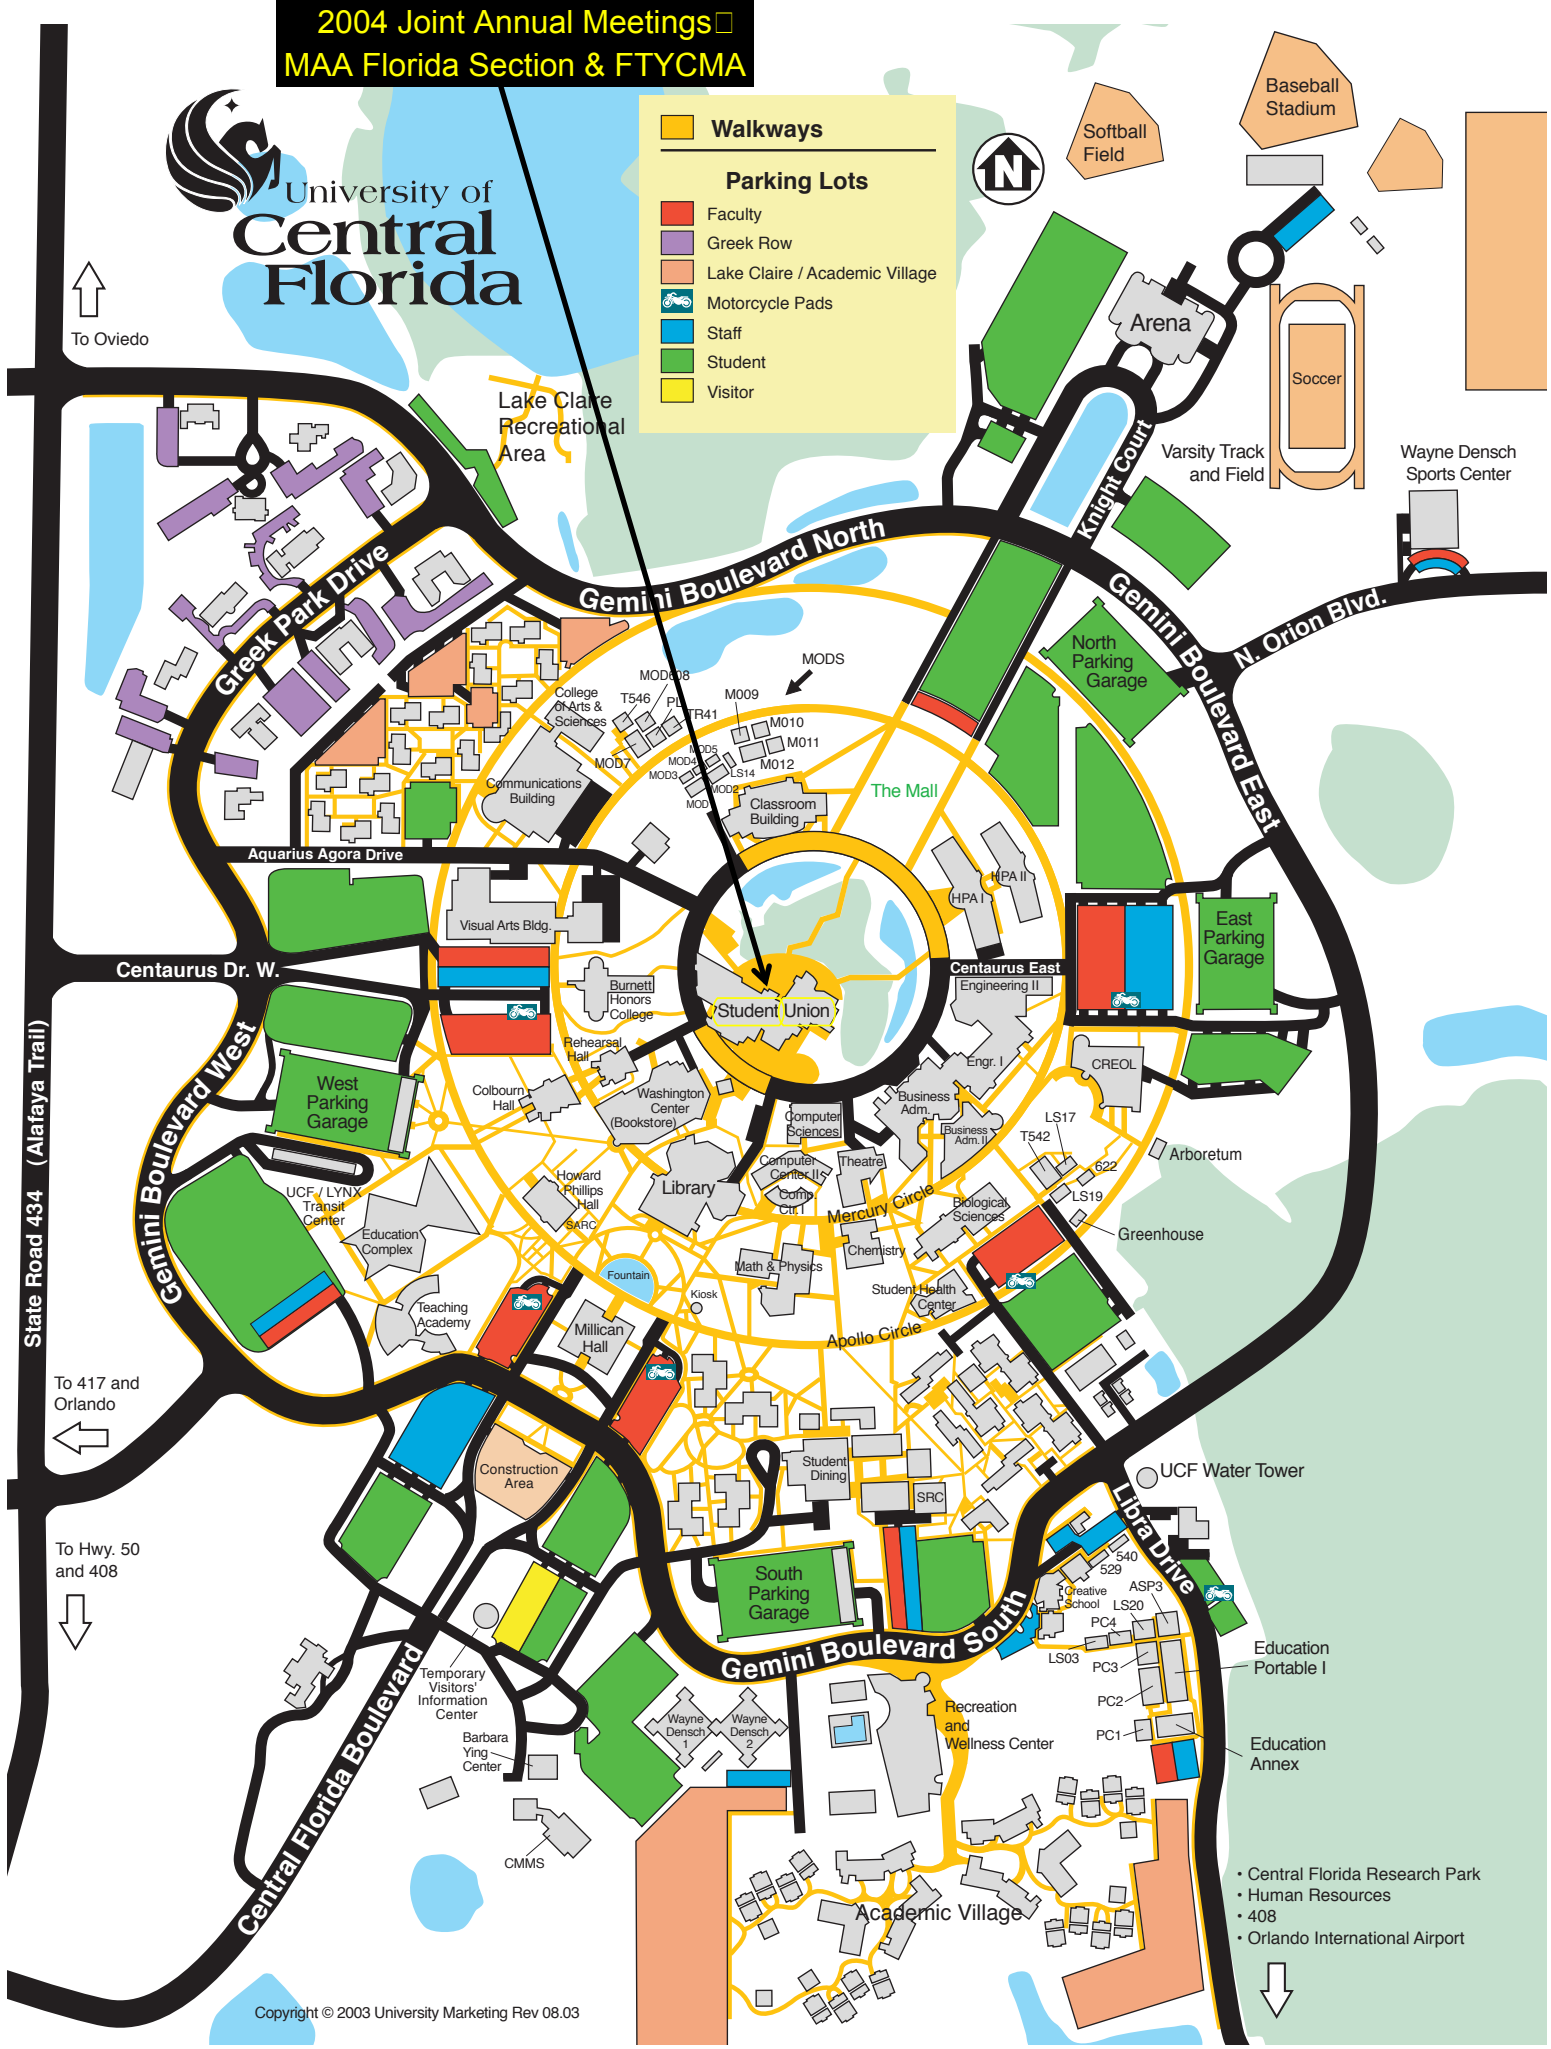

2004 Joint Annual Meetings
MAA Florida Section & FTYCMA

University of
**Central
 Florida**

Walkways

Parking Lots

- Faculty
- Greek Row
- Lake Claire / Academic Village
- Motorcycle Pads
- Staff
- Student
- Visitor

To Oviedo

State Road 434 (Alafaya Trail)

To 417 and Orlando

To Hwy. 50 and 408

- Central Florida Research Park
- Human Resources
- 408
- Orlando International Airport