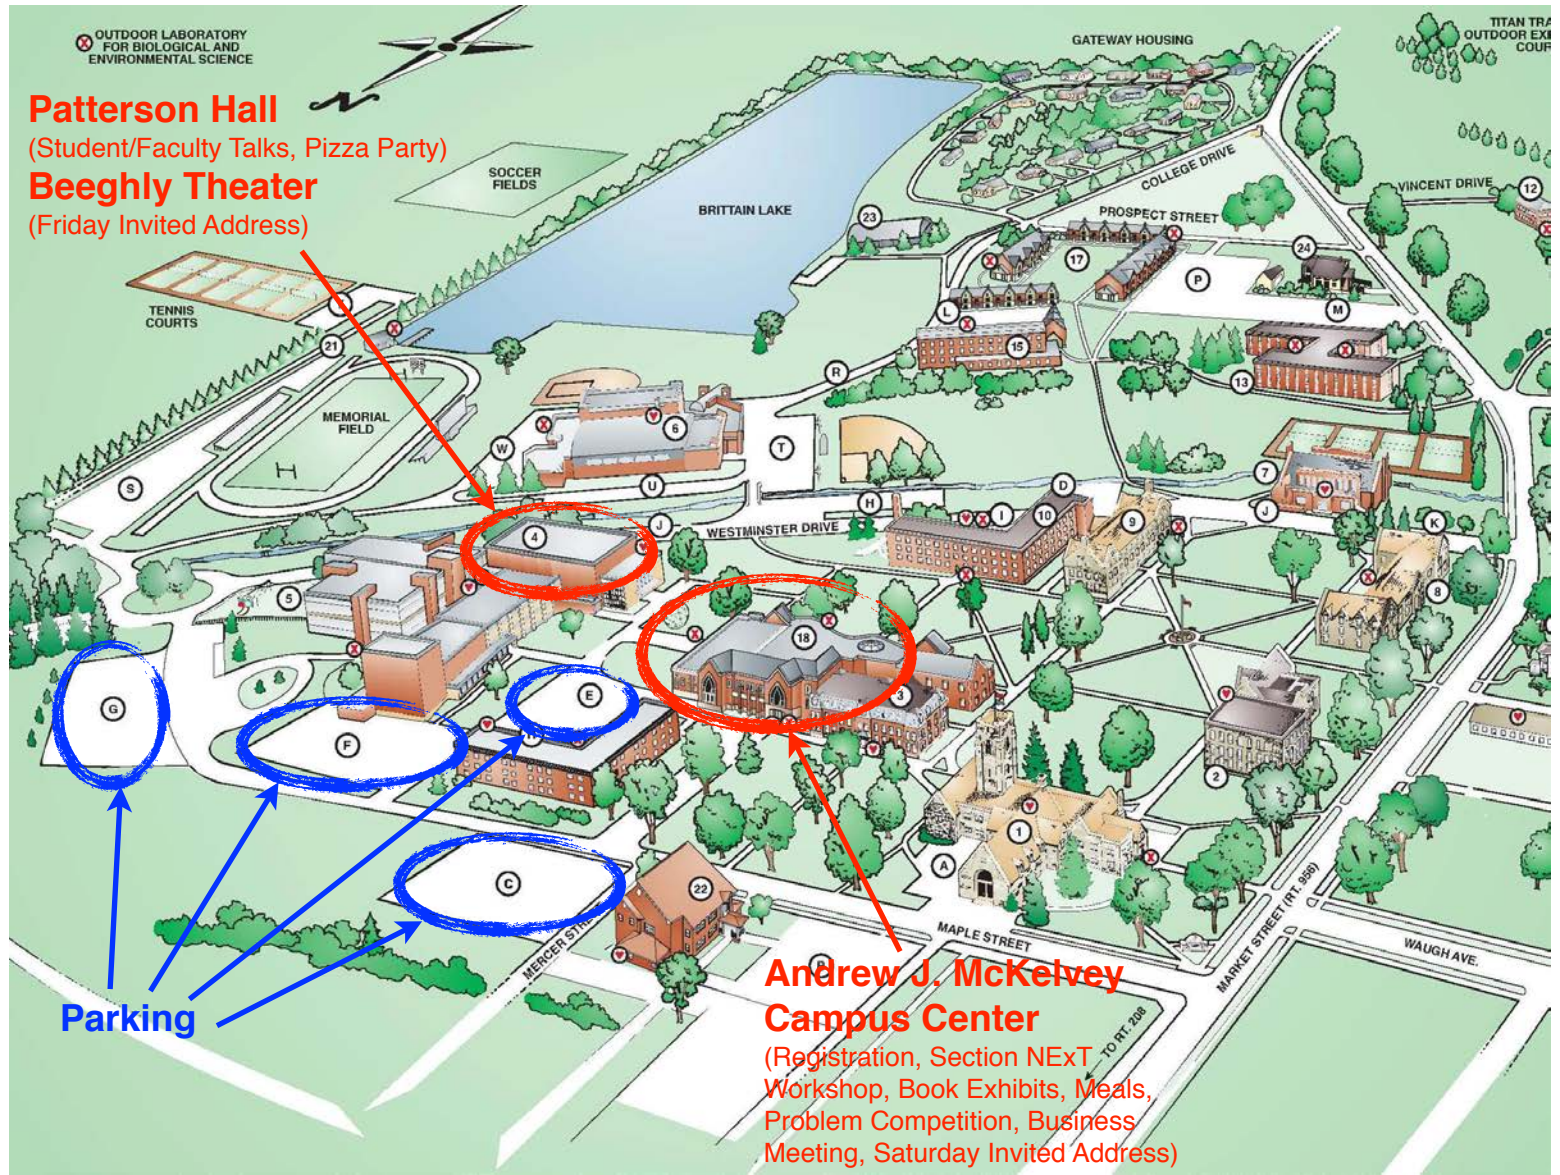

Westminster College

ACADEMIC BUILDINGS

1. Old Main
2. McGill Memorial Library
3. Thompson-Clark Hall
4. **Patterson Hall**
Beeghly Theater
5. Hoyt Science Resources Center
6. Memorial Field House
7. Old 77

RESIDENTIAL BUILDINGS

8. Ferguson Hall
9. Browne Hall
10. Galbreath Hall
11. Shaw Hall
12. Jeffers Hall
13. Eichenauer Hall
14. Hillside Hall
15. Russell Hall
16. Thompson House
17. Berlin Village

ADDITIONAL BUILDINGS

18. **Andrew J. McKelvey Campus Center**
19. President's Home
20. Physical Plant Buildings
21. Henley Pavilion
22. Remick Admissions House
23. Anderson Amphitheater
24. Wiley Alumni House

Parking Lots (A-Y)

Patterson Hall
(Student/Faculty Talks, Pizza Party)
Beeghly Theater
(Friday Invited Address)

Andrew J. McKelvey Campus Center
(Registration, Section NExT, Workshop, Book Exhibits, Meals, Problem Competition, Business Meeting, Saturday Invited Address)