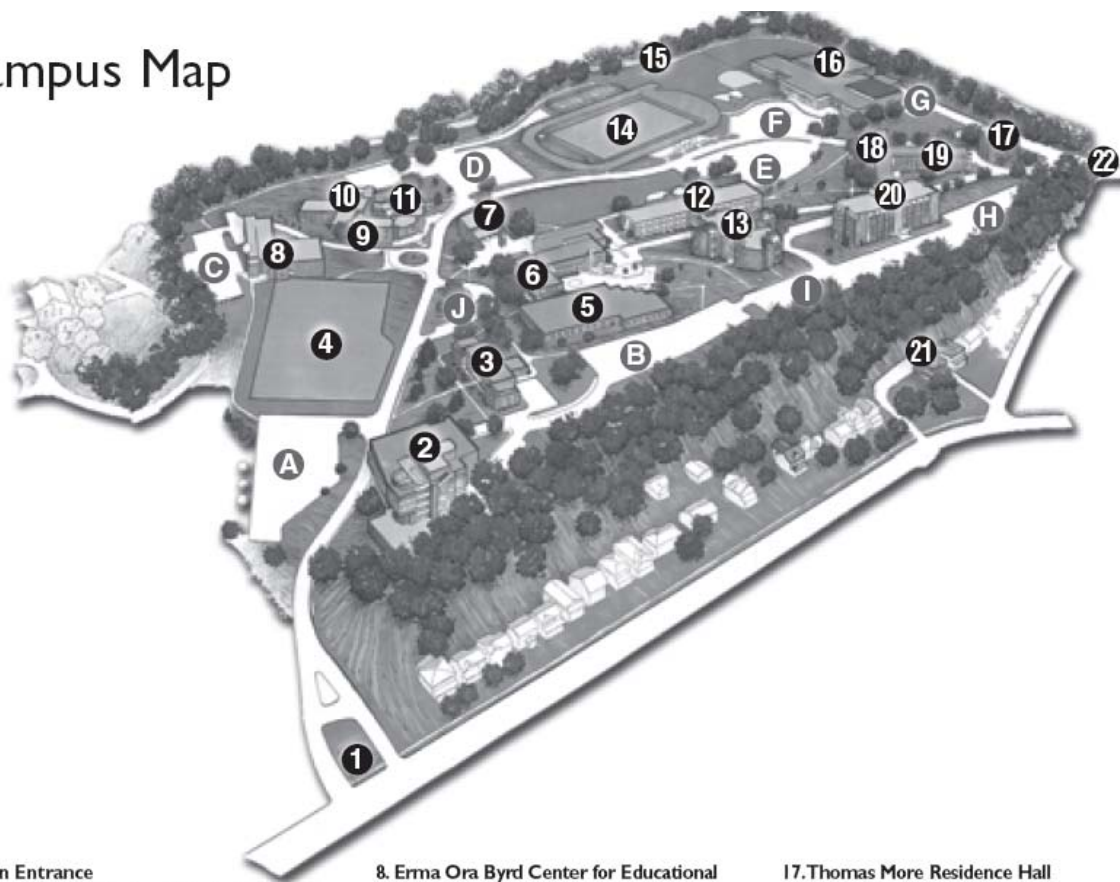

Campus Map

1. Main Entrance

2. Robert C Byrd National Technology Transfer Center (NTTC)

- Business & Technology Offices and Classrooms
- Coal Impoundment Project
- Enrollment Management
 - Admissions
 - Financial Aid
 - Registrar
 - Student Accounts
- University Relations & NTTC Public Affairs Offices

3. Whelan Hall

- Appalachian Institute
- Jesuit Residence
- Schmitt Family Center

4. Emily LaRosa Soccer Field

5. Hodges Library

6. Swint Hall

- Benedum Dining Hall
- Campus Safety and Security
- Campus Shop
- Housing and Residence Life Office
- Information
- Multicultural Affairs/Retention Services
- Postal Center
- The Rathskellar
- Student Affairs Administration
- Troy Theater
- William and Alyce Cafaro Student Center

9. Philip & Evelyn Kirby Residence Hall

10. Sara Tracy Residence Hall

- Health Center

11. John & Mary McShain Admissions Center

12. Donahue Hall

- Academic Classrooms
- Adult Education Offices
- Faculty Center
- Graduate Education Office
- Study Abroad Office

- Bill Van Home Grandstands/Locker Room
- James LaRosa Soccer Field
- Lenora R. Joseph Memorial Press Box

15. Creekbank Recreational Park

16. Alma Grace McDonough Health Recreation Center

- Athletic Offices
- Business Office
- Erickson Alumni Center
- Financial Administration
- Performance Gym
- Physical Plant
- Physical Therapy Program
- Truman Fitness Center